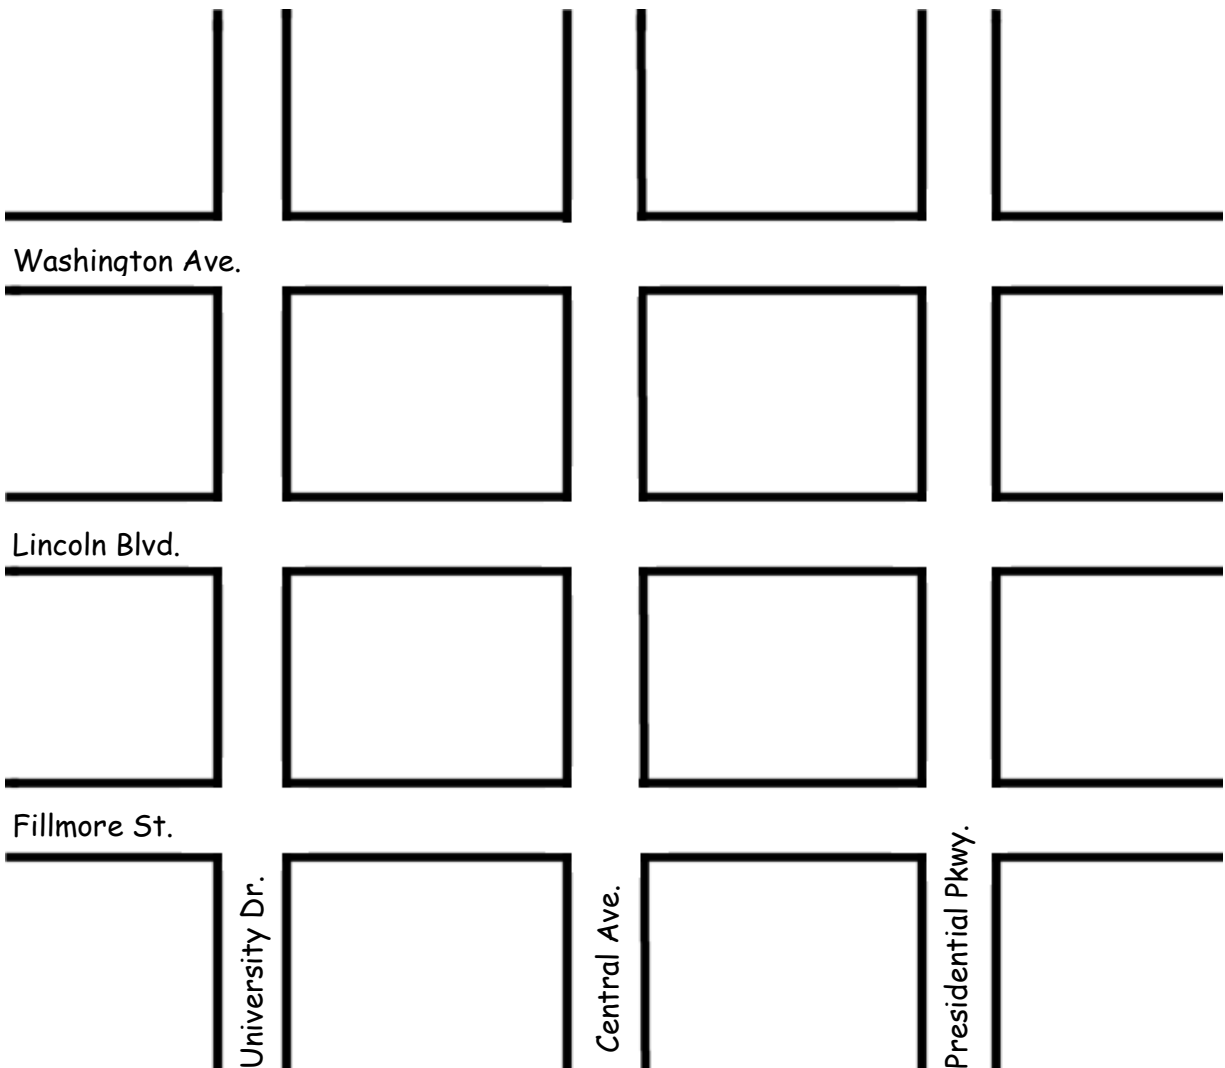

# Follow the Directions

1. Put a yellow star on the intersection of Washington Ave. and Presidential Pkwy.
2. Draw a blue ✕ on the intersection of Lincoln Blvd. and Central Ave.
3. Put a red dot on the intersection of University Dr. and Fillmore St.
4. Put two green dots on the intersection of Lincoln Blvd. and Presidential Pkwy.
5. Draw a purple line on the street between Central Ave. and Presidential Pkwy.
6. Draw an orange triangle on the intersection of Lincoln Blvd. and University Dr.
7. Put a green rectangle on the intersection of Washington Ave. and Central Ave.
8. Draw two small squares on the intersection of University Dr. and Washington Ave.

# Follow the Directions

1. Put a yellow star on the intersection of Washington Ave. and Presidential Pkwy.
2. Draw a blue X on the intersection of Lincoln Blvd. and Central Ave.
3. Put a red dot on the intersection of University Dr. and Fillmore St.
4. Put two green dots on the intersection of Lincoln Blvd. and Presidential Pkwy.
5. Draw a purple line on the street between Central Ave. and Presidential Pkwy.
6. Draw an orange triangle on the intersection of Lincoln Blvd. and University Dr.
7. Put a green rectangle on the intersection of Washington Ave. and Central Ave.
8. Draw two small squares on the intersection of Washington Ave. and University Dr.